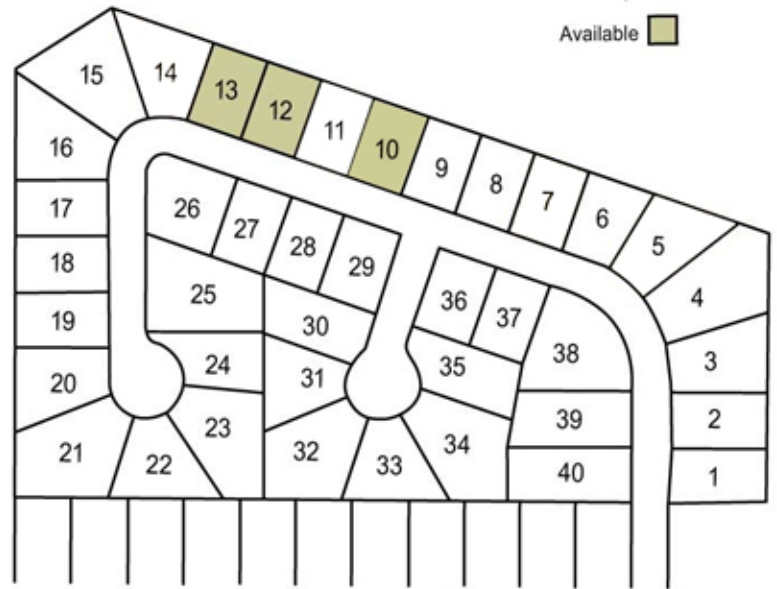

Estates of White Oak

Lot Layout & Pricing

Available