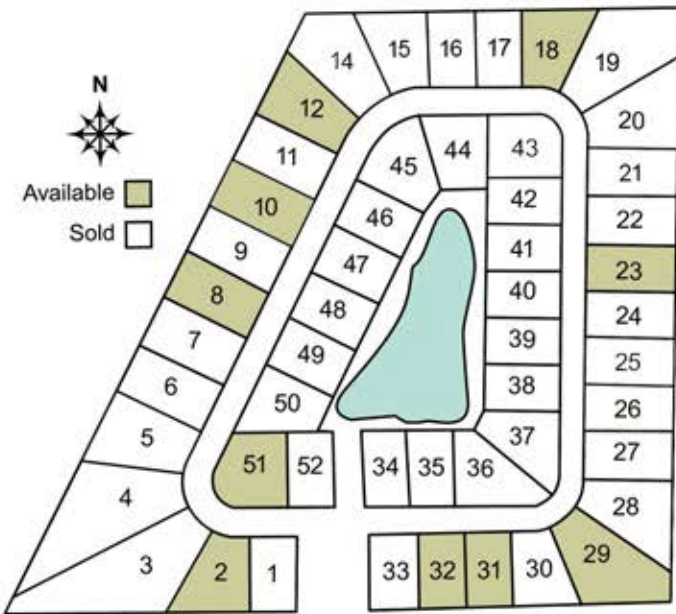

Park West

Lot Layout & Pricing

Jay Lieser

Jay@1stmetbuilders.com

Melissa Zamojski

Melissa@1stmetbuilders.com

1st Metropolitan Builders

400 Fisher Street, Suite J

Munster, Indiana 46321

Phone: (219)836-8282

Lot	Sq. Footage	Dimensions	Acreage	Pricing
1	16,859	105 x 160	0.39	Sold
2	21,578	79 x 160 x 179 x 204	0.50	$305,000
3	51,813	70 x 204 x 48 x 343 x 419 x 48	1.19	Sold
4	47,326	70 x 419 x 317 x 224	1.09	Sold
5	27,479	96 x 224 x 169 x 205	0.63	Sold
6	22,550	110 x 205	0.52	Sold
7	22,550	110 x 205	0.52	Sold
8	22,550	110 x 205	0.52	$375,000
9	22,550	110 x 205	0.52	Sold
10	22,550	110 x 205	0.52	$375,000
11	22,550	110 x 205	0.52	Sold
12	24,916	89 x 205 x 150 x 222	0.57	$385,000
14	36,185	84 x 298 x 222 x 190 x 23	0.83	Sold
15	37,484	84 x 255 x 298 x 199	0.86	Sold
16	23,484	96 x 160 x 255 x 78 x 24 x 95	0.54	Sold
17	16,000	100 x 160	0.37	Sold
18	20,569	81 x 160 x 167 x 194	0.47	$325,000
19	35,934	70 x 194 x 170 x 235 x 106	0.82	Sold
20	26,559	78 x 235 x 196 x 185	0.61	Sold
21	18,500	100 x 185	0.42	Sold
22	19,281	104 x 185	0.44	Sold
23	18,500	100 x 185	0.42	$295,000
24	18,500	100 x 185	0.42	Sold
25	18,500	100 x 185	0.42	Sold
26	18,500	100 x 185	0.42	Sold
27	18,732	100 x 185 x 103 x 185	0.43	Sold
28	25,930	67 x 185 x 196 x 246	0.60	Sold
29	32,552	70 x 246 x 190 x 179 x 68	0.75	$335,000
30	18,846	84 x 179 x 147 x 160	0.43	Sold
31	16,000	100 x 160	0.37	$295,000
32	16,000	100 x 160	0.37	$295,000
33	16,000	100 x 160	0.37	Sold
34	16,000	100 x 160	0.37	Sold
35	16,000	100 x 160	0.37	Sold
36	21,722	214 x 160 x 45 x 213	0.50	Sold
37	19,567	176 x 213 x 44 x 160	0.45	Sold
38	16,000	100 x 160	0.37	Sold
39	16,000	100 x 160	0.37	Sold
40	16,000	100 x 160	0.37	Sold
41	16,000	100 x 160	0.37	Sold
42	16,000	100 x 160	0.37	Sold
43	21,183	78 x 160 x 135 x 98 x 96	0.49	Sold
44	20,511	154 x 160 x 101 x 164	0.47	Sold
45	21,110	194 x 164 x 60 x 160	0.48	Sold
46	17,600	110 x 160	0.40	Sold
47	17,600	110 x 160	0.40	Sold
48	17,600	110 x 160	0.40	Sold
49	17,600	110 x 160	0.40	Sold
50	19,637	163 x 160 x 82 x 179	0.45	Sold
51	22,869	81 x 115 x 99 x 160 x 122	0.53	$350,000
52	16,000	100 x 160	0.37	Sold
Lot	Sq. Footage	Dimensions	Acreage	Pricing

*Pricing subject to change without notice.