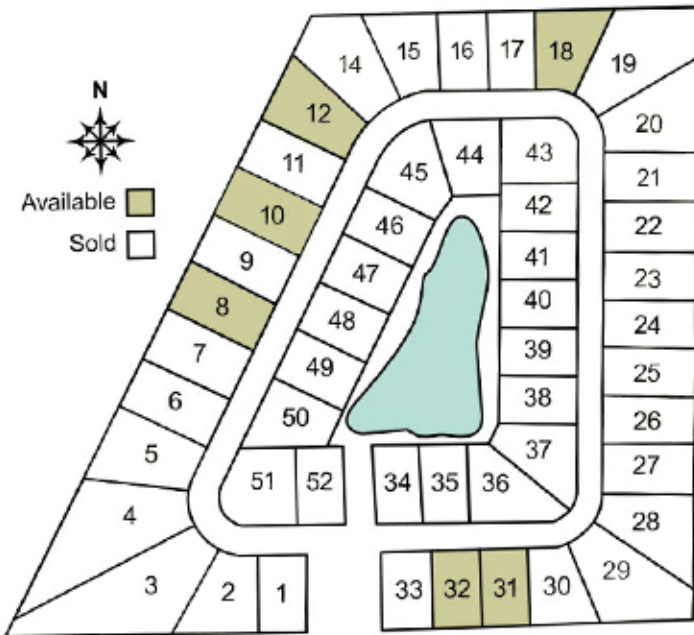

Park West

Lot Layout & Pricing

Jay Lieser

Jay@1stmetbuilders.com

Melissa Zamojski

Melissa@1stmetbuilders.com

1st Metropolitan Builders

400 Fisher Street, Suite J

Munster, Indiana 46321

Phone: (219)836-8282

Lot	Sq. Footage	Dimensions	Acreage	Pricing
1	16,859	105 x 160	0.39	Sold
2	21,578	79 x 160 x 179 x 204	0.50	Sold
3	51,813	70 x 204 x 48 x 343 x 419 x 48	1.19	Sold
4	47,326	70 x 419 x 317 x 224	1.09	Sold
5	27,479	96 x 224 x 169 x 205	0.63	Sold
6	22,550	110 x 205	0.52	Sold
7	22,550	110 x 205	0.52	Sold
8	22,550	110 x 205	0.52	$275,000
9	22,550	110 x 205	0.52	Sold
10	22,550	110 x 205	0.52	$275,000
11	22,550	110 x 205	0.52	Sold
12	24,916	89 x 205 x 150 x 222	0.57	$315,000
14	36,185	84 x 298 x 222 x 190 x 23	0.83	Sold
15	37,484	84 x 255 x 298 x 199	0.86	Sold
16	23,484	96 x 160 x 255 x 78 x 24 x 95	0.54	Sold
17	16,000	100 x 160	0.37	Sold
18	20,569	81 x 160 x 167 x 194	0.47	$250,000
19	35,934	70 x 194 x 170 x 235 x 106	0.82	Sold
20	26,559	78 x 235 x 196 x 185	0.61	Sold
21	18,500	100 x 185	0.42	Sold
22	19,281	104 x 185	0.44	Sold
23	18,500	100 x 185	0.42	Sold
24	18,500	100 x 185	0.42	Sold
25	18,500	100 x 185	0.42	Sold
26	18,500	100 x 185	0.42	Sold
27	18,732	100 x 185 x 103 x 185	0.43	Sold
28	25,930	67 x 185 x 196 x 246	0.60	Sold
29	32,552	70 x 246 x 190 x 179 x 68	0.75	Sold
30	18,846	84 x 179 x 147 x 160	0.43	Sold
31	16,000	100 x 160	0.37	$235,000
32	16,000	100 x 160	0.37	$235,000
33	16,000	100 x 160	0.37	Sold
34	16,000	100 x 160	0.37	Sold
35	16,000	100 x 160	0.37	Sold
36	21,722	214 x 160 x 45 x 213	0.50	Sold
37	19,567	176 x 213 x 44 x 160	0.45	Sold
38	16,000	100 x 160	0.37	Sold
39	16,000	100 x 160	0.37	Sold
40	16,000	100 x 160	0.37	Sold
41	16,000	100 x 160	0.37	Sold
42	16,000	100 x 160	0.37	Sold
43	21,183	78 x 160 x 135 x 98 x 96	0.49	Sold
44	20,511	154 x 160 x 101 x 164	0.47	Sold
45	21,110	194 x 164 x 60 x 160	0.48	Sold
46	17,600	110 x 160	0.40	Sold
47	17,600	110 x 160	0.40	Sold
48	17,600	110 x 160	0.40	Sold
49	17,600	110 x 160	0.40	Sold
50	19,637	163 x 160 x 82 x 179	0.45	Sold
51	22,869	81 x 115 x 99 x 160 x 122	0.53	Sold
52	16,000	100 x 160	0.37	Sold

*Pricing subject to change without notice.